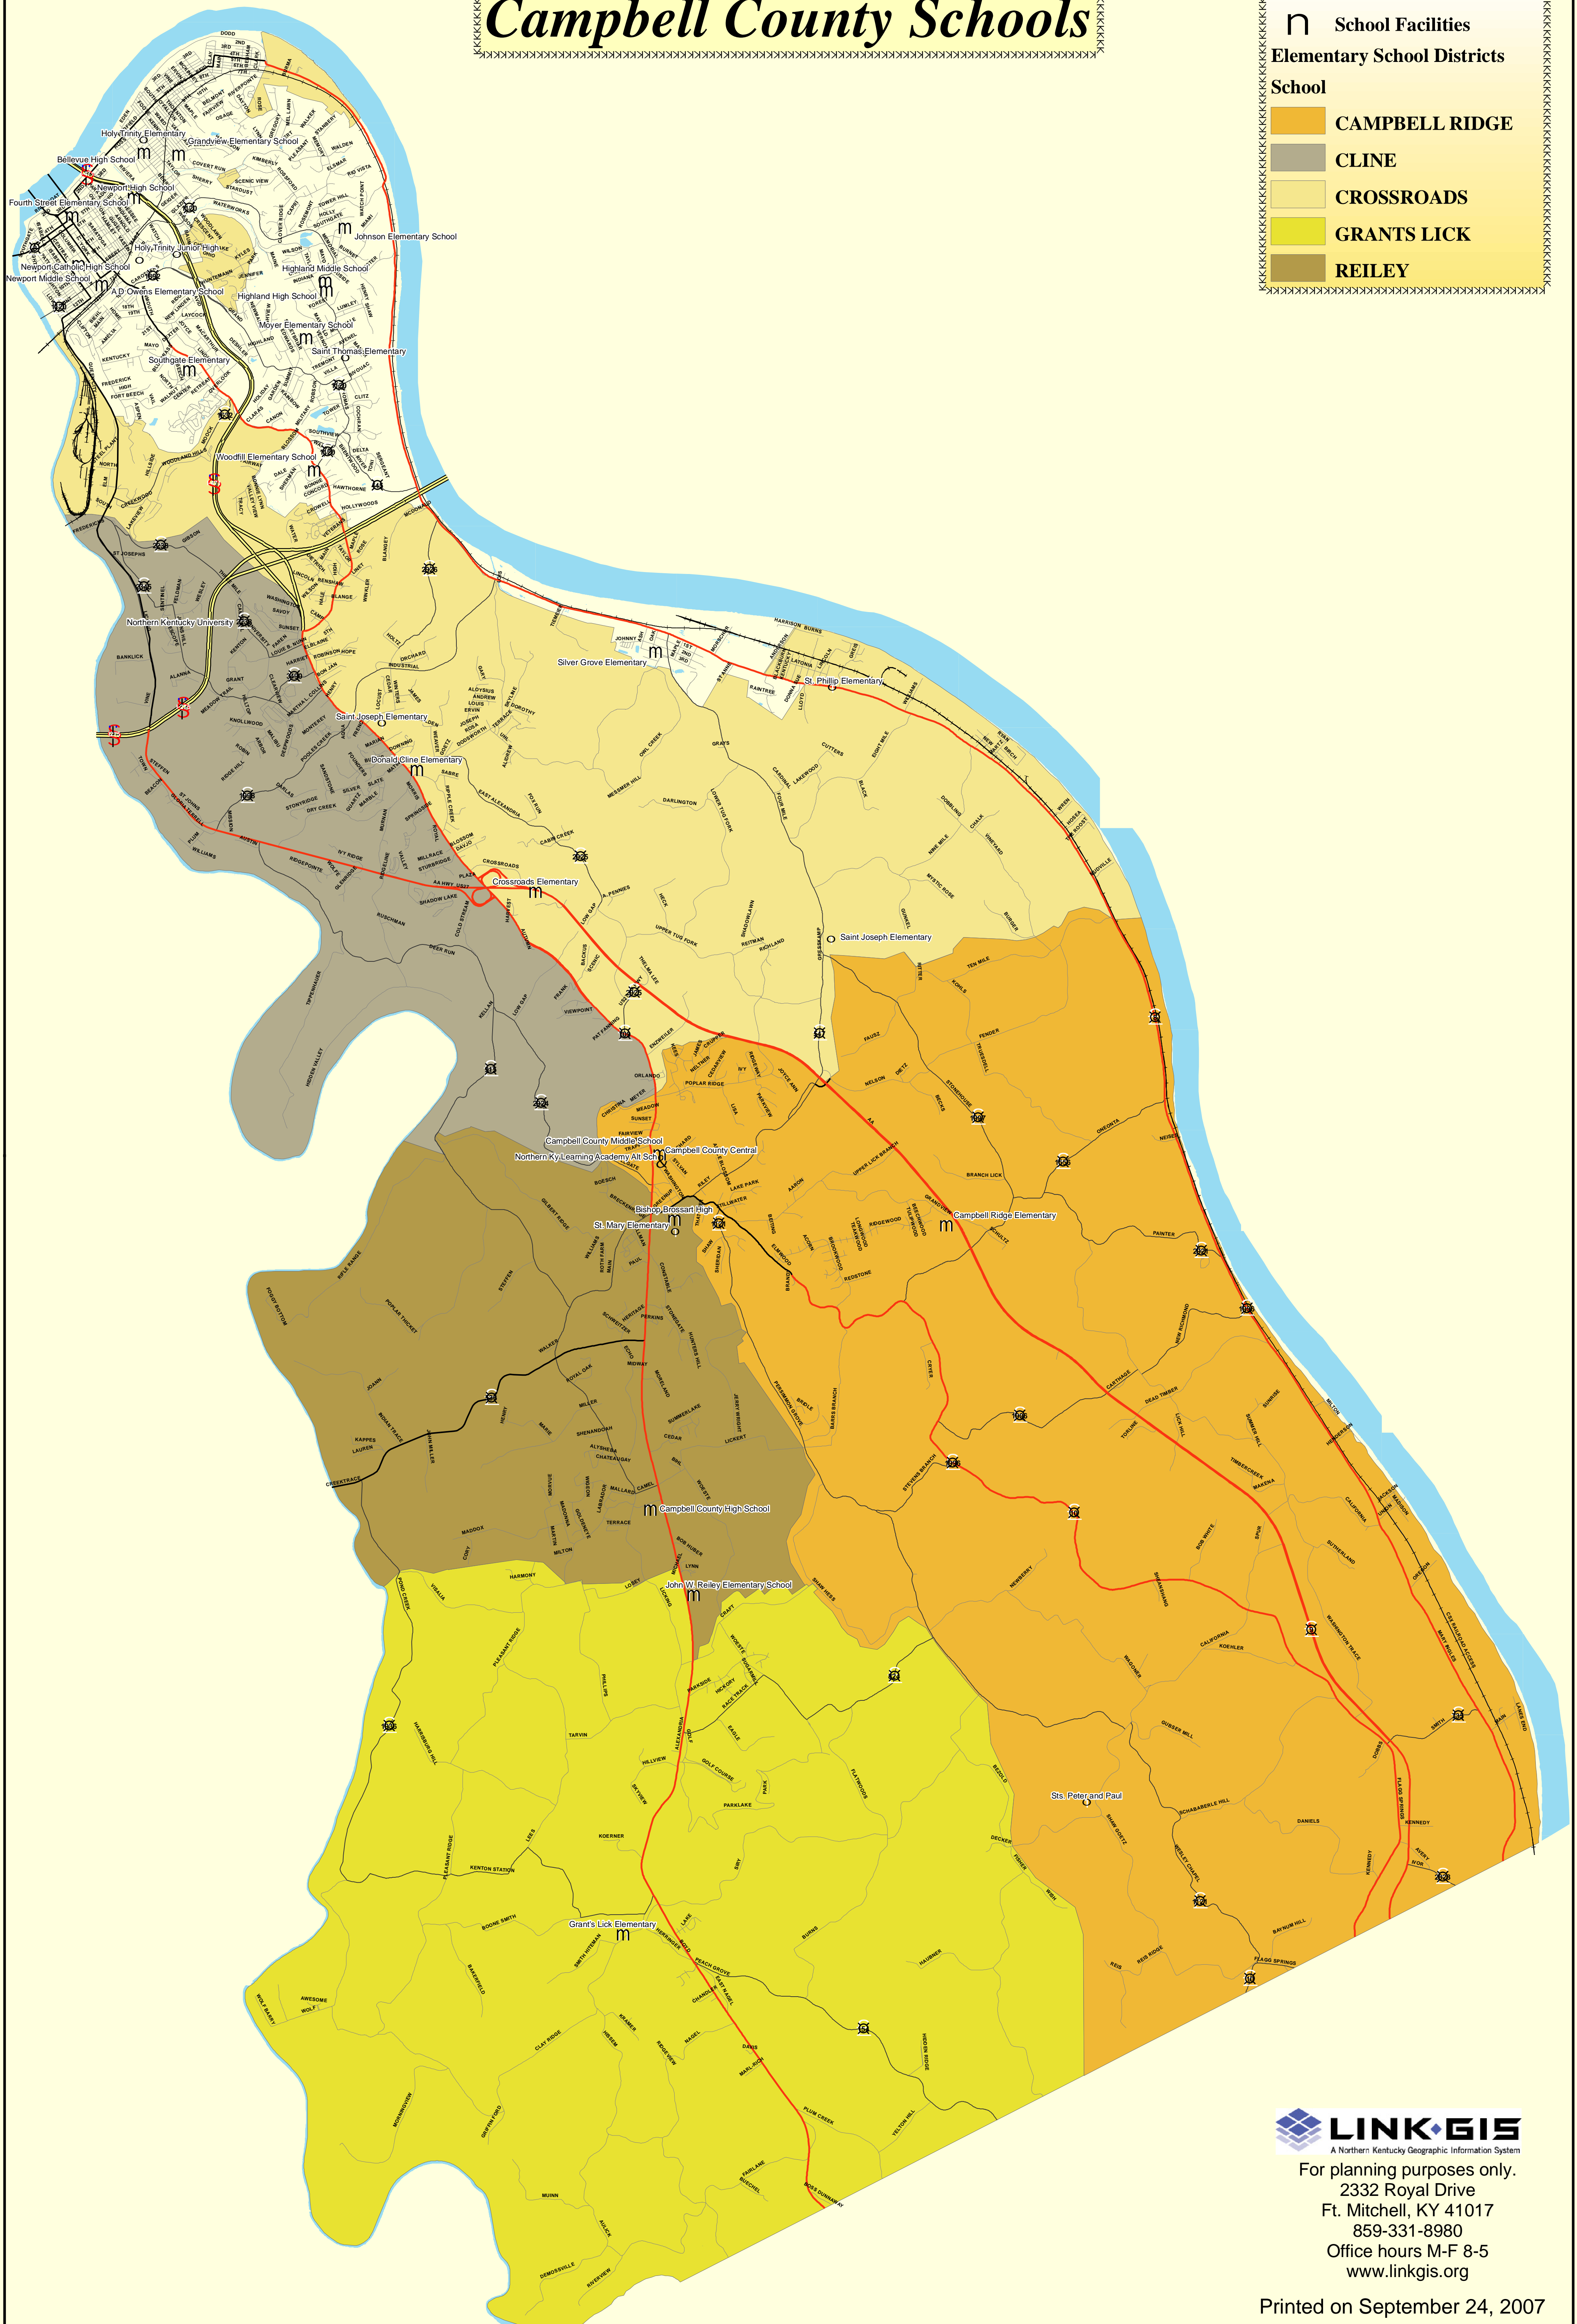

Campbell County Schools

Legend

-  School Facilities
- Elementary School Districts**
- School**
-  **CAMPBELL RIDGE**
-  **CLINE**
-  **CROSSROADS**
-  **GRANTS LICK**
-  **REILEY**

A Northern Kentucky Geographic Information System
 For planning purposes only.
 2332 Royal Drive
 Ft. Mitchell, KY 41017
 859-331-8980
 Office hours M-F 8-5
 www.linkgis.org